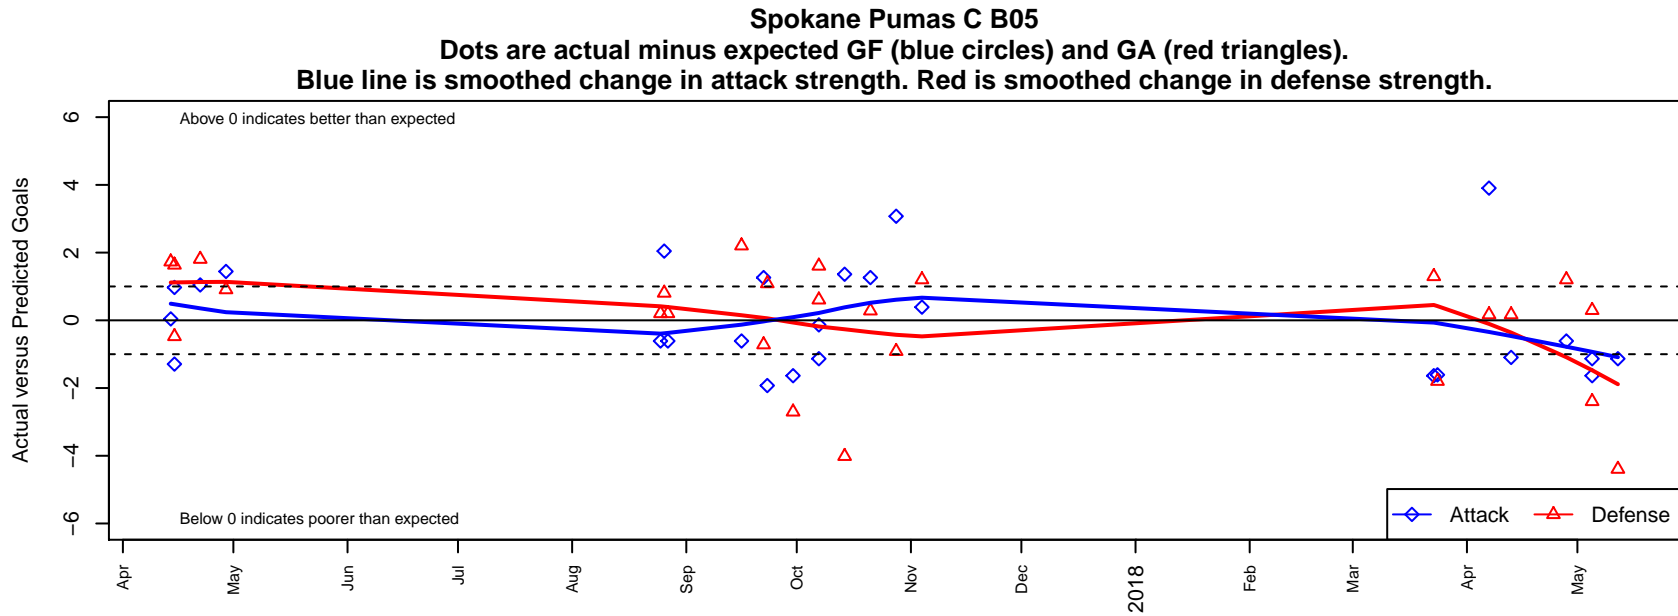

Spokane Pumas C B05

Spokane Pumas FC
 Spokane, WA
 B05 total strength=561
 attack=0.66 defense=0.29
 fall league = PSPL Copa 1 – East Red U13
 spr league = Spr PSPL EWA – '05 Copa 1 – East U13
 notes= Ostby–Marsh 2016

**attack and defense variance (black dot)
relative to other teams
and top 10 in region**

**attack and defense rating
relative to others at age
and all opponents in last 13 months**

Performance relative to 13 month average